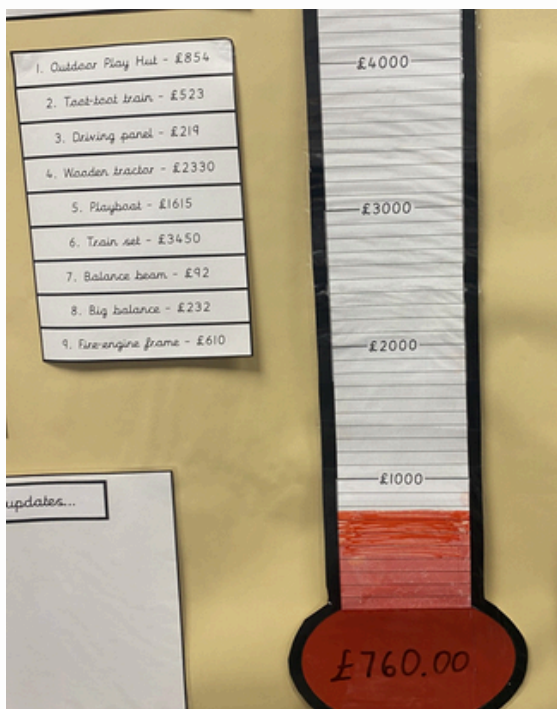

Thursday 18th December 2025

Newsletter

A Message From Our
Head Teacher

We wish you all a
merry Christmas
and a happy New
Year.

We would like to say a huge thank you to all of the parents who helped to make Marlborough Primary's Winter Fayre the best ever. Thanks to the new and improved PTA for rounding up some amazing raffle prizes and all of your hard work preparing and running the afternoon. Thank you to Bravo the police dog and his handler for coming to support and of course a huge thank you to Santa for taking the time to visit us too. We are really pleased to announce that the grand total raised was £760. Thank you all for your support.